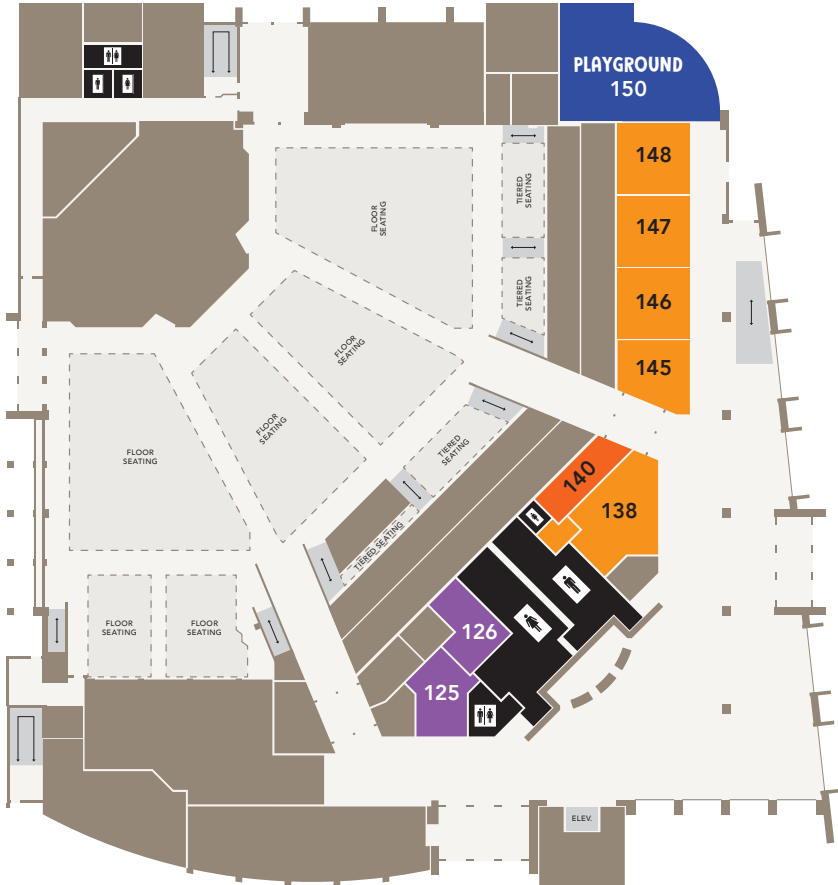

## 1st Floor

### COLOR KEY

-  Nursery through 1 Year Olds
-  Nursing Mothers
-  Special Needs
-  Playground